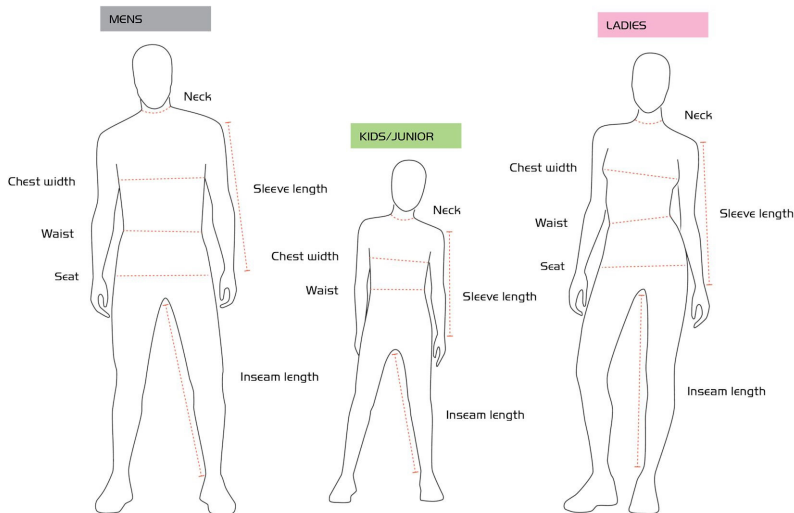

MENS - BODY SIZE

	X5/46	5/48	M/50	L/52	XL/54	XXL/56	3XL/58	4XL/60
Chest	92-94	96-98	100-102	104-106	108-110	112-114	116-118	120-122
Waist	80-82	84-86	88-90	92-94	96-98	100-102	104-106	108-110
Seat	100-102	104-106	108-110	112-114	116-118	120-122	124-126	128-130
Neck circumference	35-36	37-38	39-40	41-42	43-44	45-46	47-48	49-50
Inside leg trousers C-Size	79-80	80-81	81-82	83-84	83-84	83-84	83-84	84-85

	D92/23	D96/24	D100/25	D104/26	D108/27	D112/28	D116/29
Inside leg trousers D-Size	75-76	76-77	76-77	77-78	77-78	78-79	78-79

	C146	C148	C150	C152	C154	C156	C158
Inside leg trousers C-Long	87-88	88-89	89-90	90-91	90-91	91-92	91-92

LADIES - BODY SIZE

	X5/34	5/36	M/38	L/40	XL/42	XXL/44	3XL/46
Chest	82-84	86-88	90-92	94-96	98-100	102-104	106-108
Waist	66-68	70-72	74-76	78-80	82-84	86-88	90-92
Seat	90-92	94-96	98-100	102-104	106-108	110-112	114-116
Inside leg trousers	78-79	80-81	82-83	83-84	83-84	83-84	83-84

KIDS/JUNIOR - BODY SIZE

	104/4	116/6	128/8	140/10	152/12	164/14	176/16
Chest	57	61	67	73	79	85	91
Waist	54	58	62	66	70	74	78
Inside leg trousers	44	48	52	57	63	69	72